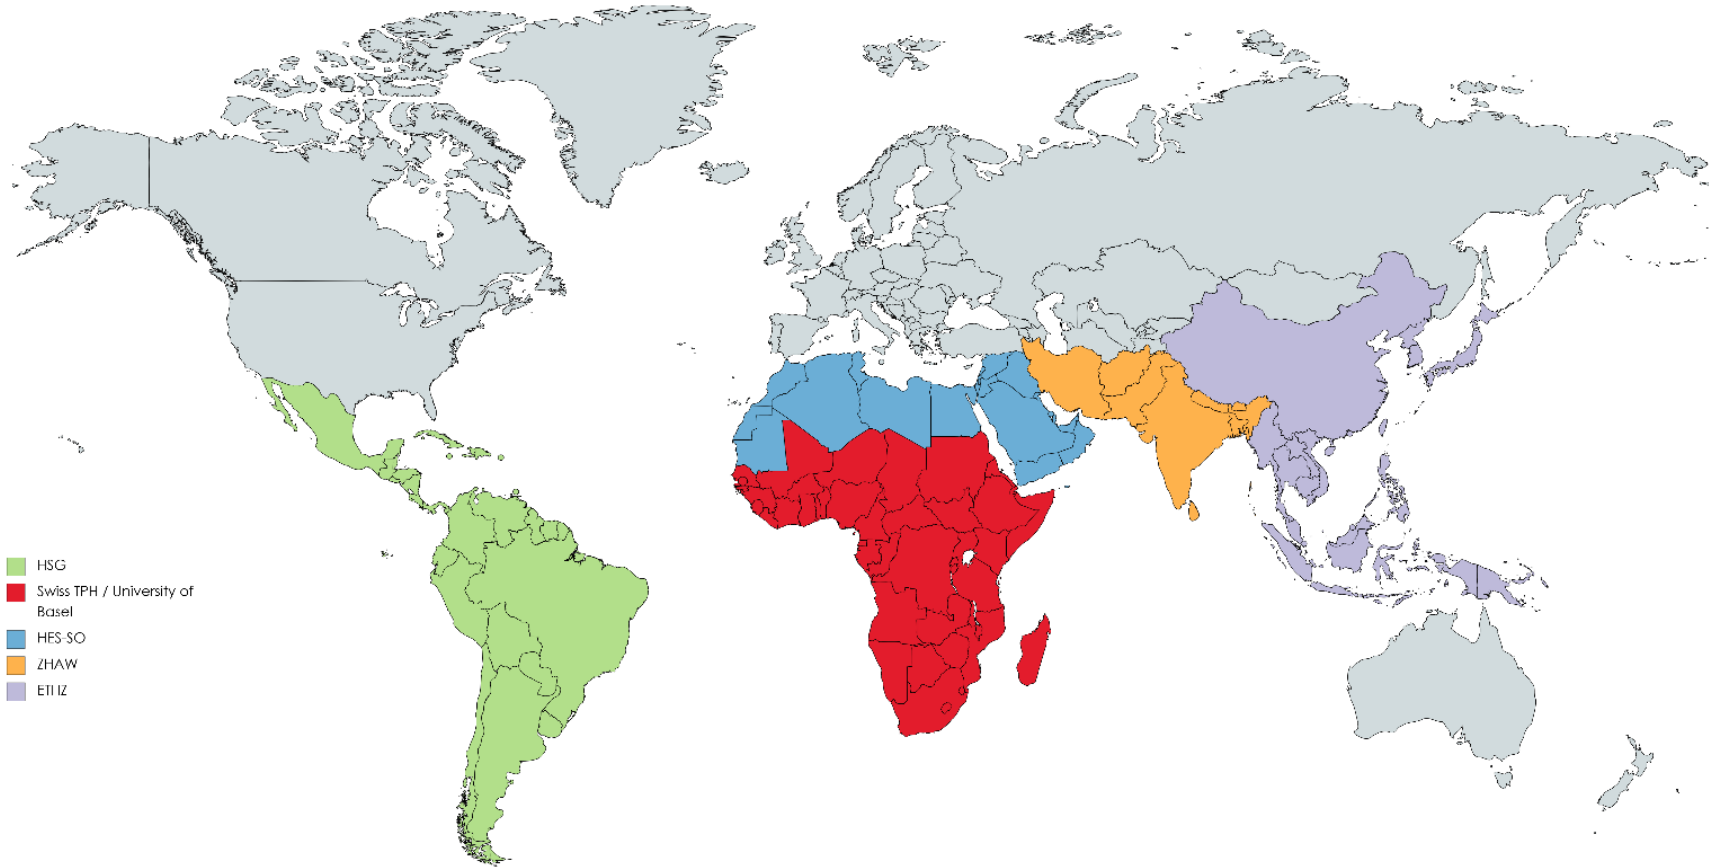

Bilateral programmes 2021-2024

Created with mapchart.net